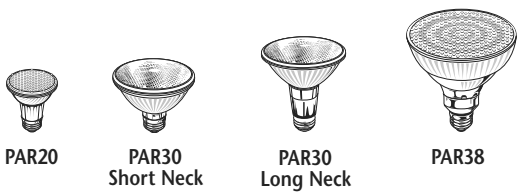

Energy Used (Watts)	Base	Order No.	Domestic Code	Volts	Master Carton/Inner Pack	Incand. Equiv. Wattage	Pack Type	Finish	Light Appearance (Kelvin)	Brightness (Lumens)	Average Rated Hours	Life (in years)*	Est. Yearly Energy Cost**	MOL
PAR20														
38	Med.	36850	38PAR20/H/ECO/PLUS	120	24/6	50	Box	Flood	2750	500	2000	1.8	$4.58	3 1/4"
	Med.	36851	38PAR20/H/ECO/PLUS	120	6	50	Box (2)	Flood	2750	500	2000	1.8	$4.58	3 1/4"
PAR30 Short Neck														
38	Med.	36847	38PAR30/H/ECO/PLUS	120	24/6	50	Box	Flood	2750	530	2000	1.8	$4.58	3 1/2"
60	Med.	36846	60PAR30/H/ECO/PLUS	120	24/6	75	Box	Flood	2850	1070	2000	1.8	$7.23	3 1/2"
PAR30 Long Neck														
38	Med.	36843	38PAR30/H/LN/ECO/PLUS	120	24/6	50	Box	Flood	2750	520	2000	1.8	$4.58	4 5/8"
60	Med.	36842	60PAR30/H/LN/ECO/PLUS	120	24/6	75	Box	Flood	2850	1070	2000	1.8	$7.23	4 5/8"
	Med.	36854	60PAR30/H/LN/ECO/PLUS	120	6	75	Box (2)	Flood	2850	1070	2000	1.8	$7.23	4 5/8"
PAR38														
38	Med.	36852	38PAR38/H/ECO/PLUS	120	12/6	45	Box	Flood	2750	550	2000	1.8	$4.58	5 3/8"
	Med.	36853	38PAR38/H/ECO/PLUS	120	6	45	Box (2)	Flood	2750	550	2000	1.8	$4.58	5 3/8"
60	Med.	36839	60PAR38/H/ECO/PLUS	120	12/6	75	Box	Flood	2850	1100	2000	1.8	$7.23	5 3/8"
70	Med.	36837	70PAR38/H/ECO/PLUS	120	12/6	90	Box	Flood	2950	1310	2000	1.8	$8.43	5 3/8"
	Med.	36855	70PAR38/H/ECO/PLUS	120	6	90	Box (2)	Flood	2950	1310	2000	1.8	$8.43	5 3/8"

Lamp Comparison

Lamp Type	Existing PAR Halogen Watts	Eco-PAR PLUS Halogen Watts	Existing PAR Halogen Approx. Lumens	Eco-PAR PLUS Halogen Approx. Lumens	Existing PAR Halogen Avg. Rated Hours	Eco-PAR PLUS Halogen Avg. Rated Hours	Energy Savings***
PAR20	50	38	550	500	2000	2000	$2.64
PAR30 Short Neck	50	38	550	530	2000	2000	$2.64
PAR30 Short Neck	75	60	1100	1070	2000	2000	$3.30
PAR30 Long Neck	50	38	550	520	2000	2000	$2.64
PAR30 Long Neck	75	60	1100	1070	2000	2000	$3.30
PAR38	45	38	520	550	2000	2000	$1.54
PAR38	75	60	1100	1100	2000	2000	$3.30
PAR38	90	70	1270	1310	2000	2000	$4.40

* Based on 3 hrs./day   ** Based on 3 hrs./day 11¢/kWh - Cost depends on rates and use.   *** Based on 3 hrs./day 11¢/kWh over the life of the lamp